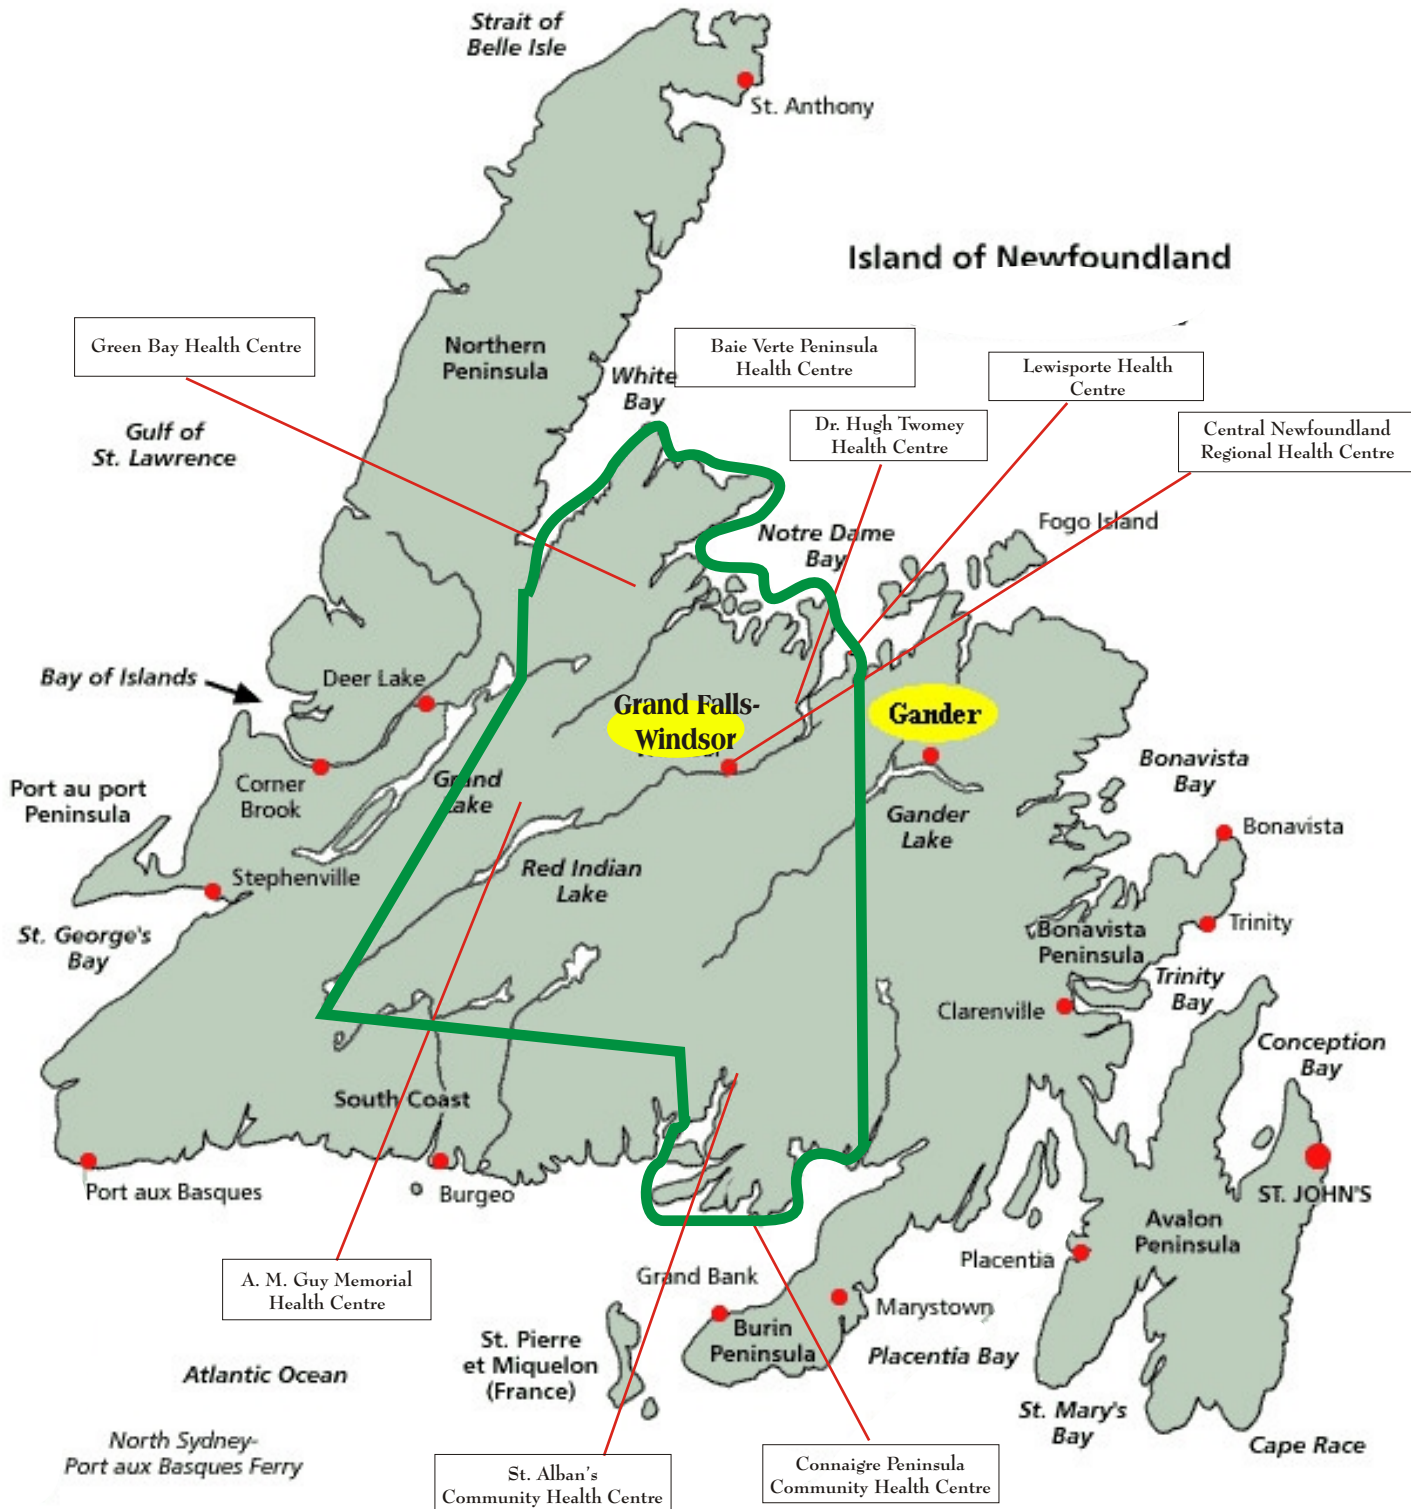

Region Served by the South and Central Health Foundation in Newfoundland & Labrador

Geographic region served by the Central Northeast Health Foundation is 11,770 square kilometers in size.